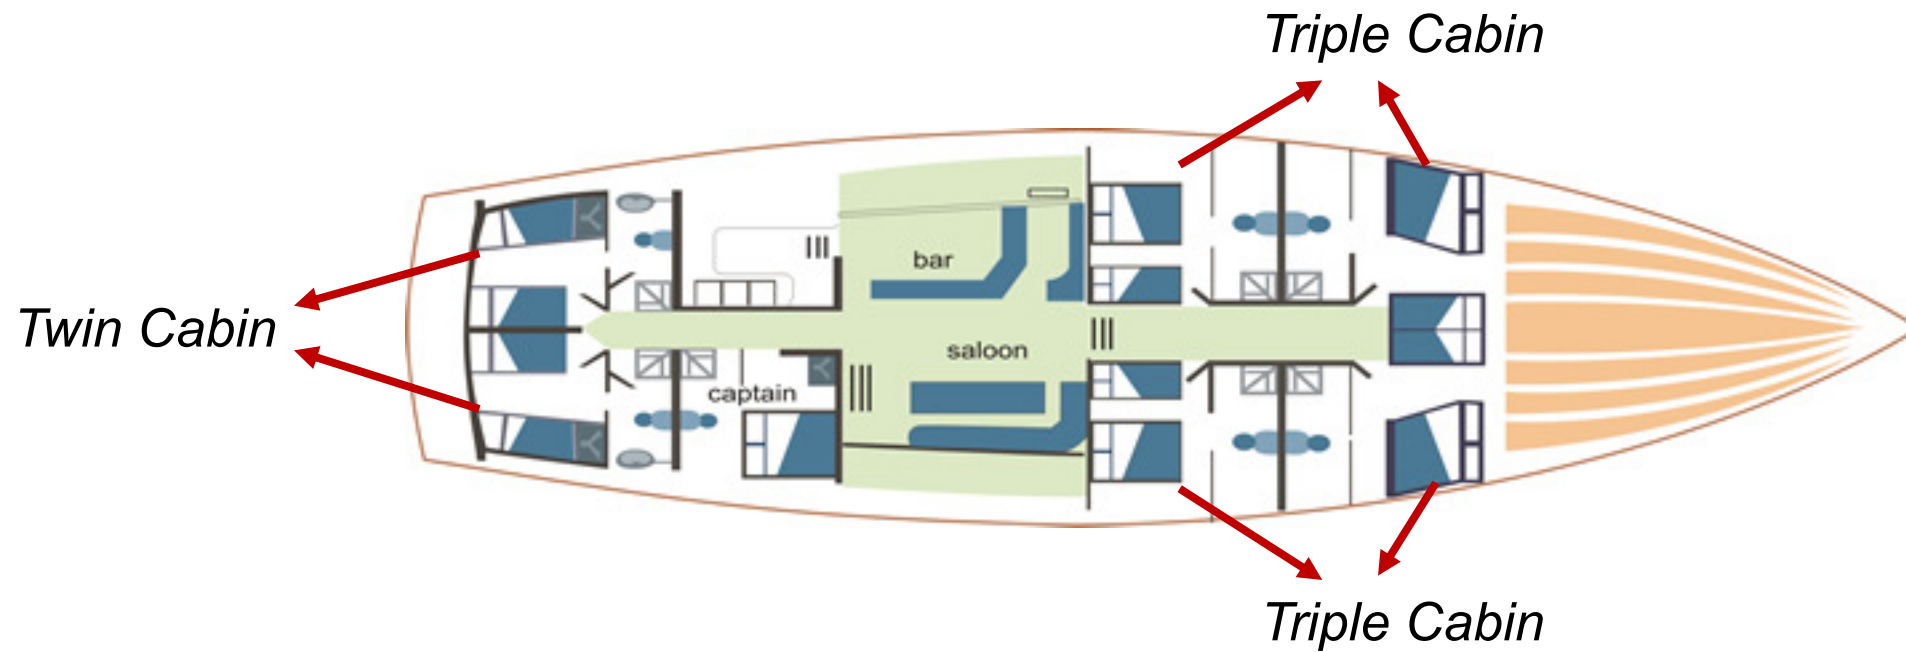

# Kaya Guneri II

*TURKEY & GREECE*

*[www.voyagesandmore.be](http://www.voyagesandmore.be)*

*Kaya Güneri*  
II

*Stern and Outdoor Dining Table*

*Bow Lounging Area*

*Saloon and Indoor Dining Table*

*Twin Cabin*

*Triple Cabin*

*En-suite Shower, Bath, Head*

## TECHNICAL SPECIFICATIONS

**Type:** Luxury Gulet

**Built:** 2002 Bodrum

**Length:** 28,5 m / 93.5 ft

**Beam:** 7 m / 23.00 ft

**Draft:** 3,1 m / 10,2 ft

**Engine:** 550 hp Caterpillar

**Generators:** 22.5 kva Onan, 22.5 kva Kohler

**Power Supply:** 220V / 24V / 12V

**Water Capacity:** 10.000 lt.

**Max. Cruising Speed:** 12 knots

**Water Maker:** 180 lt. / hour

**Cabins:** 4 Triple Cabins, 2 Twin Cabins

**Crew Capacity:** 4

**Passenger Capacity:** 16